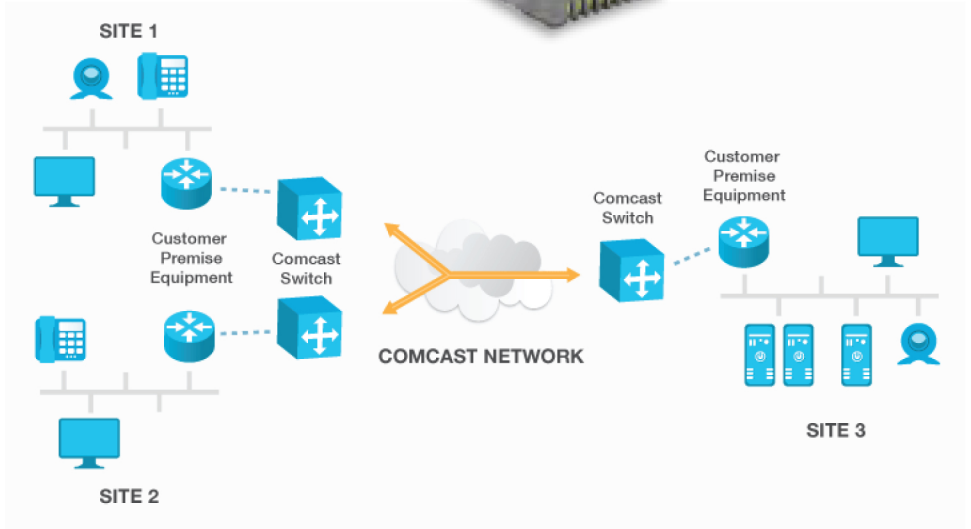

ETHERNET EVERYWHERE

- Bandwidth options 3 MBPS - 10 GB
- QOS of Service Support
- Increase bandwidth quickly
- Design burstable requirements
- Accommodate bursty applications
- Dynamic capacity
- Flexible Connectivity options

CONTROL • FLEXIBILITY • PREDICTABILITY • VISIBILITY • TIME SAVING

Top Metro Ethernet Providers